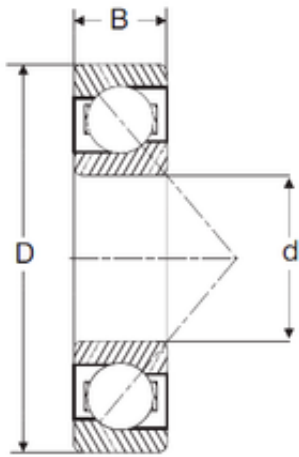

# BEARING USA CORP.

75 mm x 130 mm x 25 mm SIGMA 7215-B  
Angular contact ball bearings

Bearing No. 7215-B

Size	75x130x25 mm
Bore Diameter	75 mm
Outer Diameter	130 mm
Width	25 mm
d	75 mm
D	130 mm
B	25 mm
C	25 mm

7215-B Bearing 2D drawings and 3D CAD models