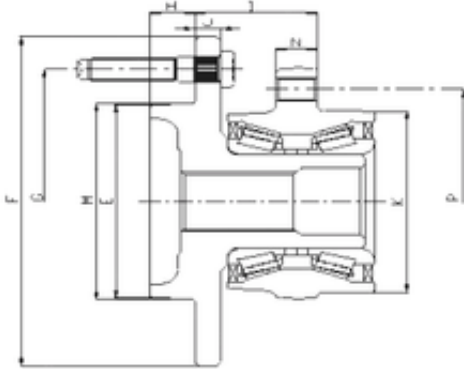

## ILJIN IJ223076 Angular contact ball bearings

Bearing No. IJ223076

P	160 mm
I	69,4 mm
E	86,76 mm
F	183 mm
G	135 mm
H	19 mm
J	14 mm
K	97,5 mm
M	89,99 mm
N	14,8 mm
1	Wheel Bearing

IJ223076 Bearing 2D drawings and 3D CAD models