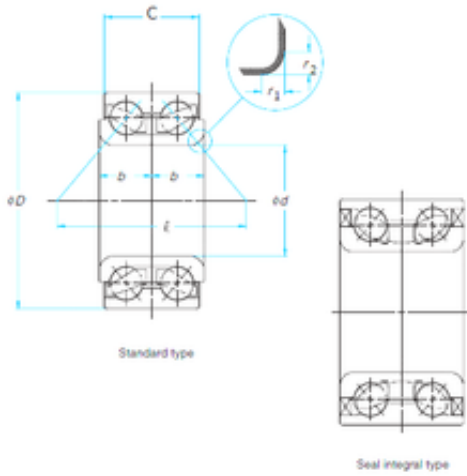

BEARING USA CORP.

35 mm x 66 mm x 33 mm SKF BAHB633676 Angular contact ball bearings

Bearing No. BAHB633676

Size	35x66x33 mm
Bore Diameter	35 mm
Outer Diameter	66 mm
Width	33 mm
d	35 mm
D	66 mm
B	33 mm

BAHB633676 Bearing 2D drawings and 3D CAD models